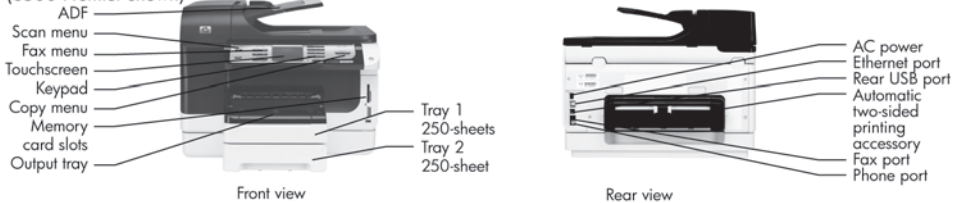

1 Exact speed varies depending on the system configuration, software application and document complexity.

2 The maximum dpi at which you can scan is limited by available computer memory, disk space and other system factors.

3 Based on ITU-T test image #1 at standard resolution. More complicated pages or higher resolution will take longer and use more memory.

4 Based on PPM measured using FDIS ISO/IEC 24734. Standard applies to inkjet and laser products and excludes first set of test documents. For details see <http://www.hp.com/go/printerclaims>.

HP Officejet 8500 series (8500 Premier shown)

Supplies and accessories

For complete supplies information please visit www.hp.com/supplies.

Ink

- HP 940 Black Officejet Ink Cartridge C4902AN
- HP 940XL Black Officejet Ink Cartridge C4906AN
- HP 940 Cyan Officejet Ink Cartridge C4903AN
- HP 940XL Cyan Officejet Ink Cartridge C4907AN
- HP 940 Magenta Officejet Ink Cartridge C4904AN
- HP 940XL Magenta Officejet Ink Cartridge C4908AN

1. HP 940 Yellow Officejet Ink Cartridge C4905AN
   - HP 940XL Yellow Officejet Ink Cartridge C4909AN
2. **Media**
3. HP All-in-One Printing Paper: 8.5 x 11 in; 22 lb; 500 sheets HPT115
   - HP Inkjet Glossy Brochure Paper: 8.5 x 11 in; 48 lb; 50 sheets C6817A
   - HP Inkjet Matte Presentation Paper: 8.5 x 11 in; 32 lb; 150 sheets Q5449A

1. HP Advanced Photo Paper, glossy: 4 x 6 in, borderless; 66 lb; 100 sheets Q6638A
   - HP Advanced Photo Paper, glossy: 8.5 x 11 in; 66 lb; 50 sheets Q7853A
2. **Connectivity**
3. HP Wireless Printing Upgrade Kit Q6236A
   - HP bt500 Bluetooth USB 2.0 Wireless Adapter Q6273A
   - HP 2101nw Wireless G Print Server Q6301A
4. **Paper-handling accessories**
- 250-Sheet Input Tray CB802A

Additional information

Sales

- www.hp.com

Technical Support

- www.hp.com/support

Services

- <http://www.hp.com/go/services>

Third-party solutions

- www.hpgsc.com

Reseller

- <http://hp.com/partners/us>

Supplies and accessories

- www.hp.com